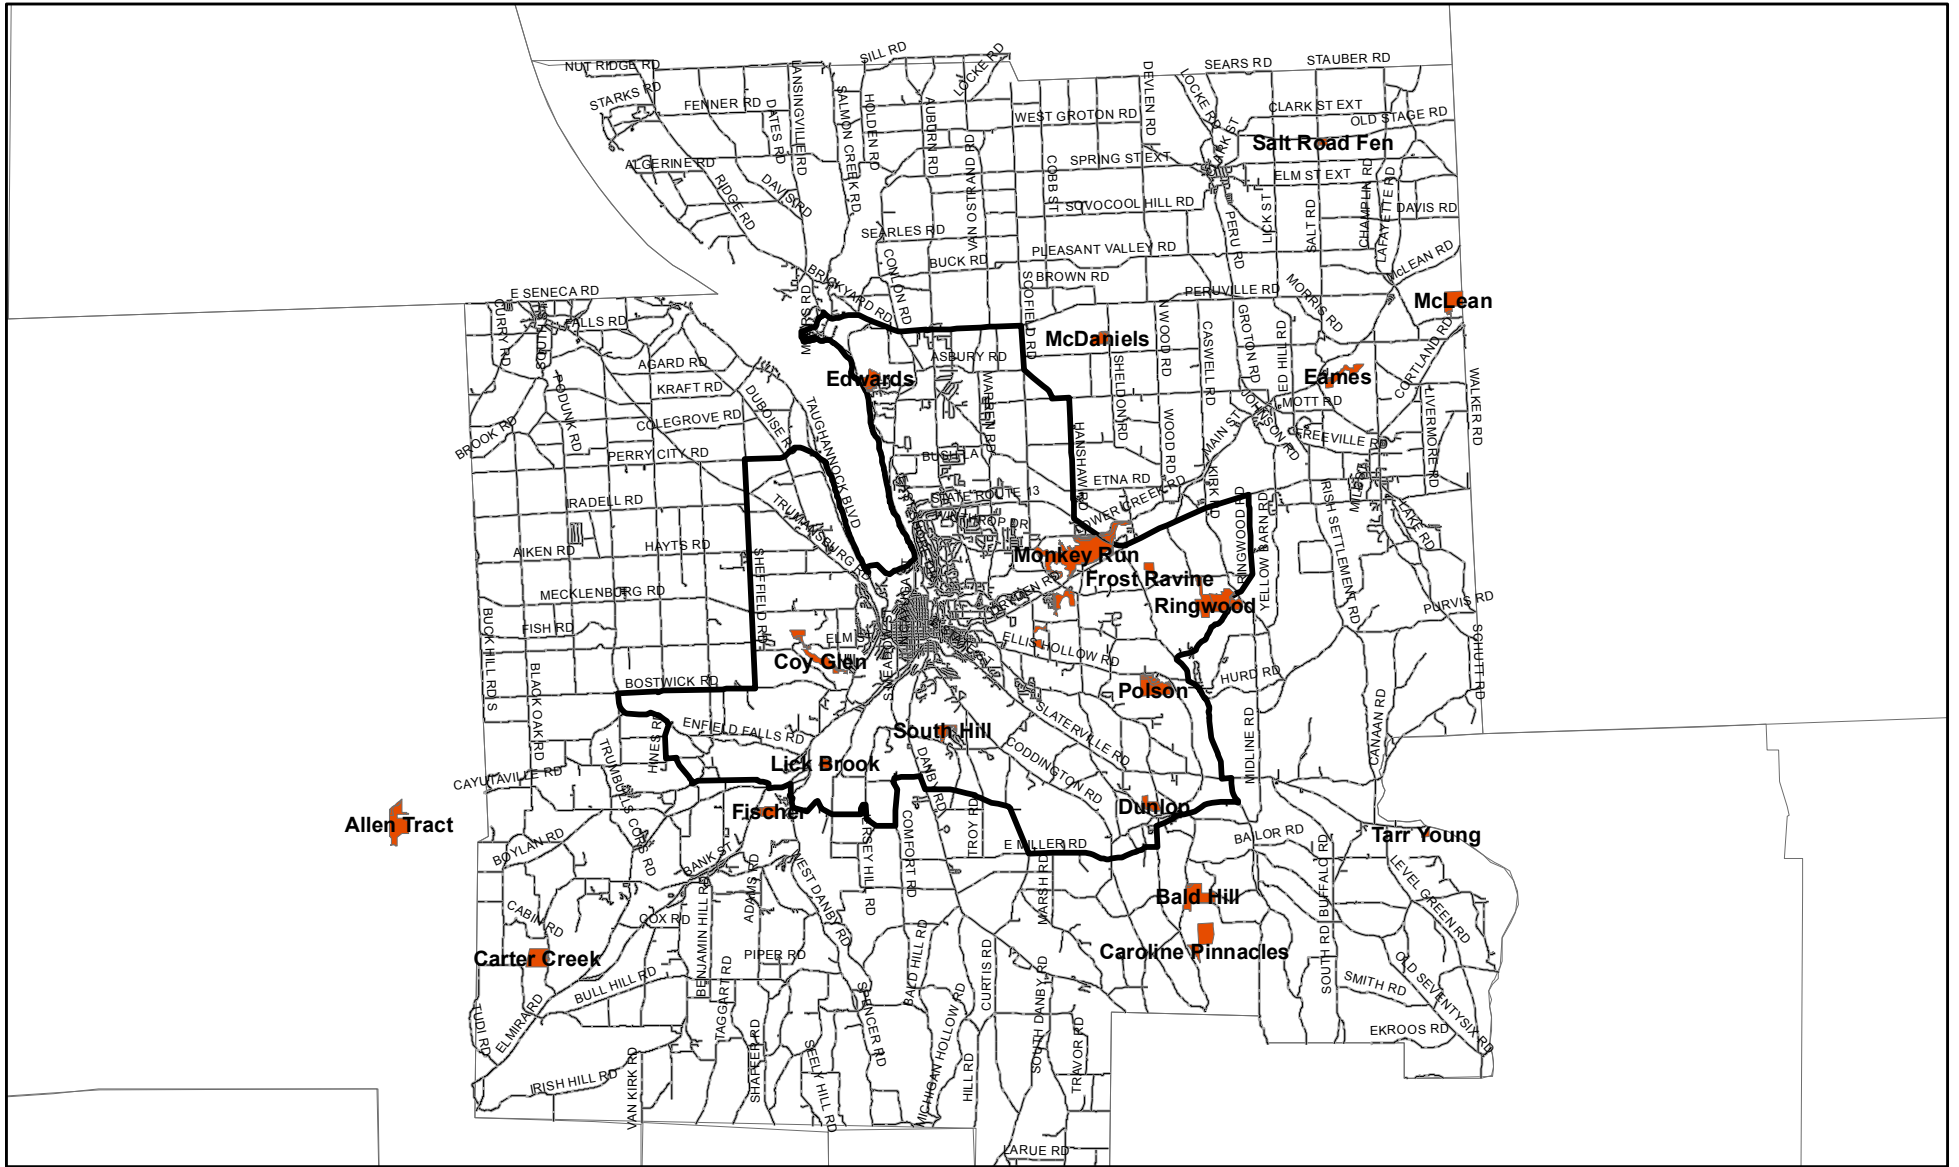

Cornell University Deer Management Program

Deer Management Hunting Program

- Natural Areas/Zones
- Deer Management Focus Area
- Roads