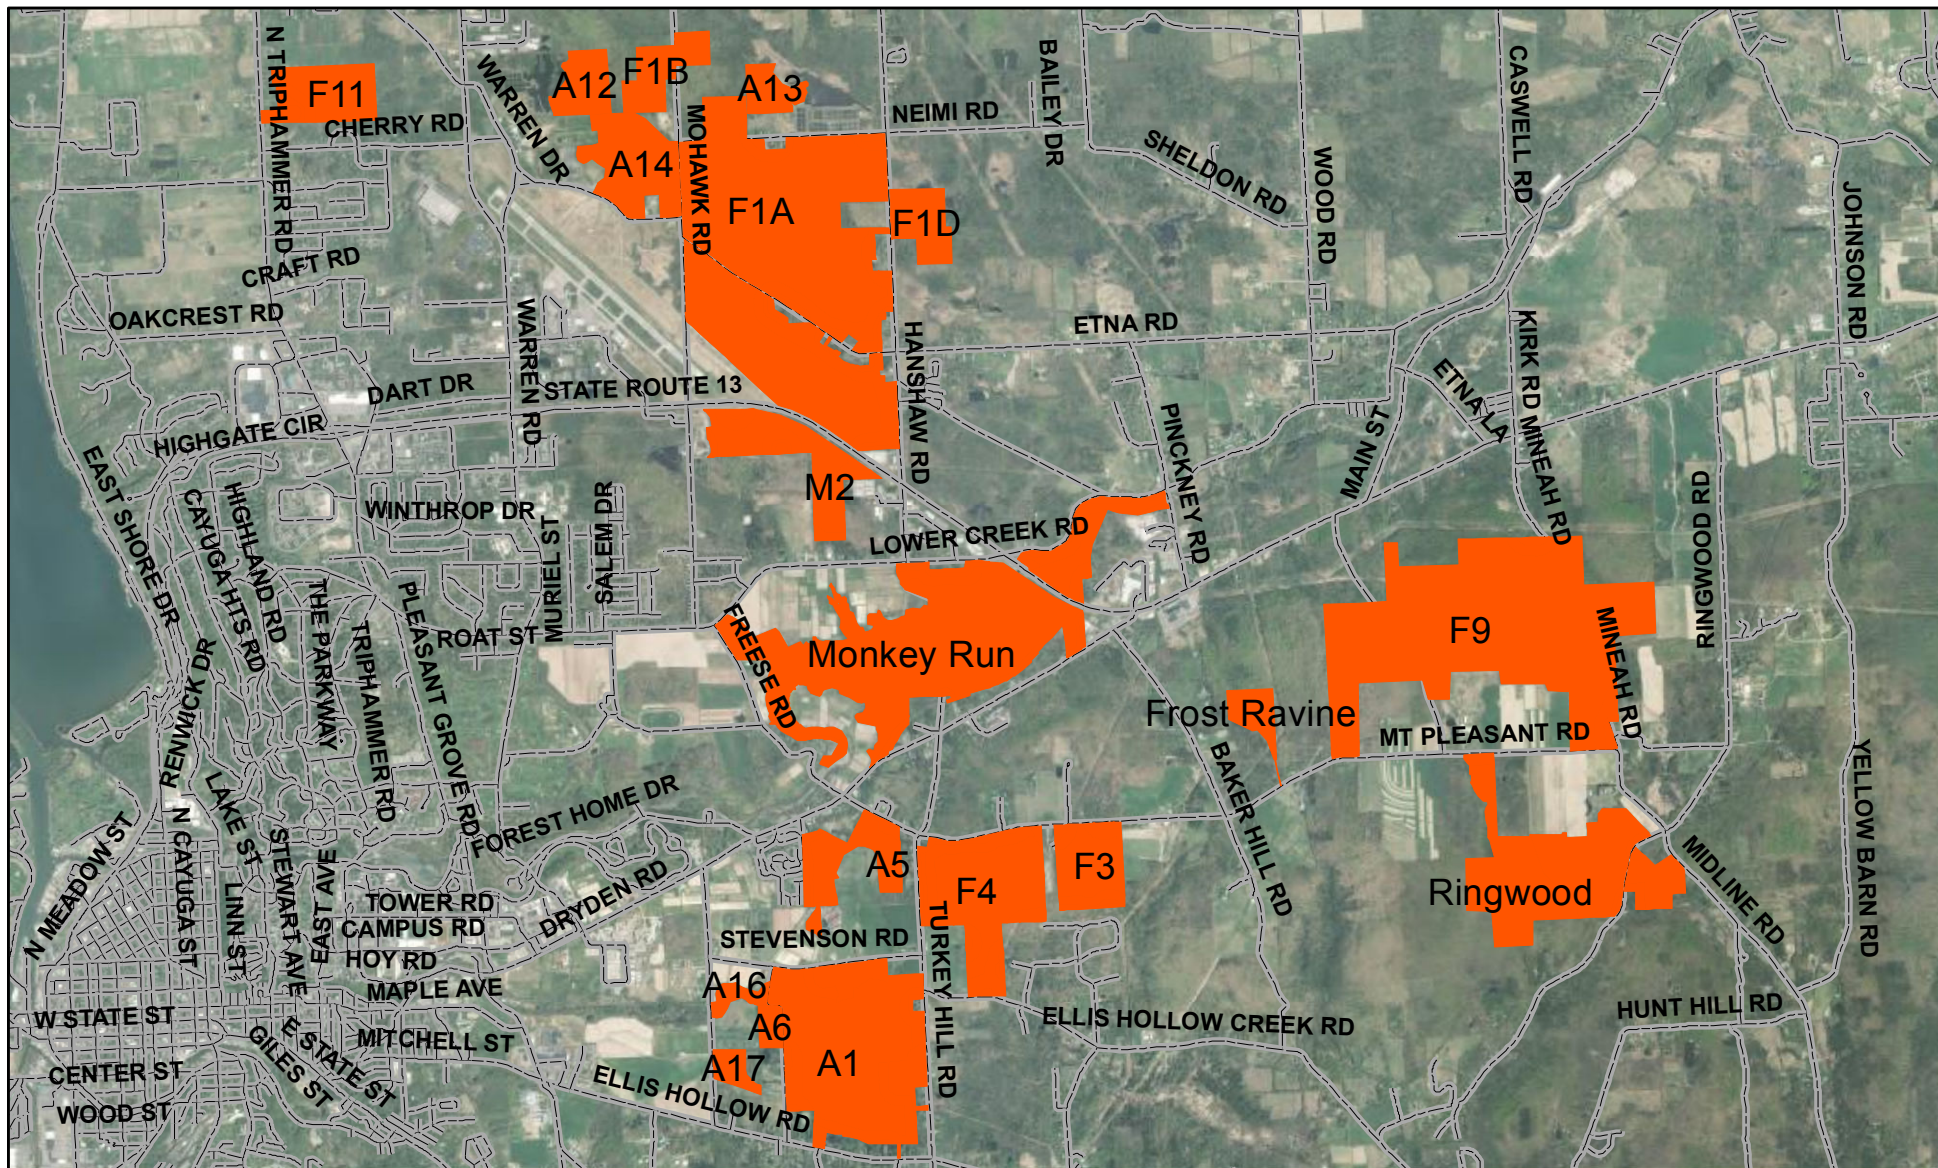

Cornell University Deer Management Program

Deer Management Zones

2017-18 Hunting Program

 Hunting Allowed

 Roads